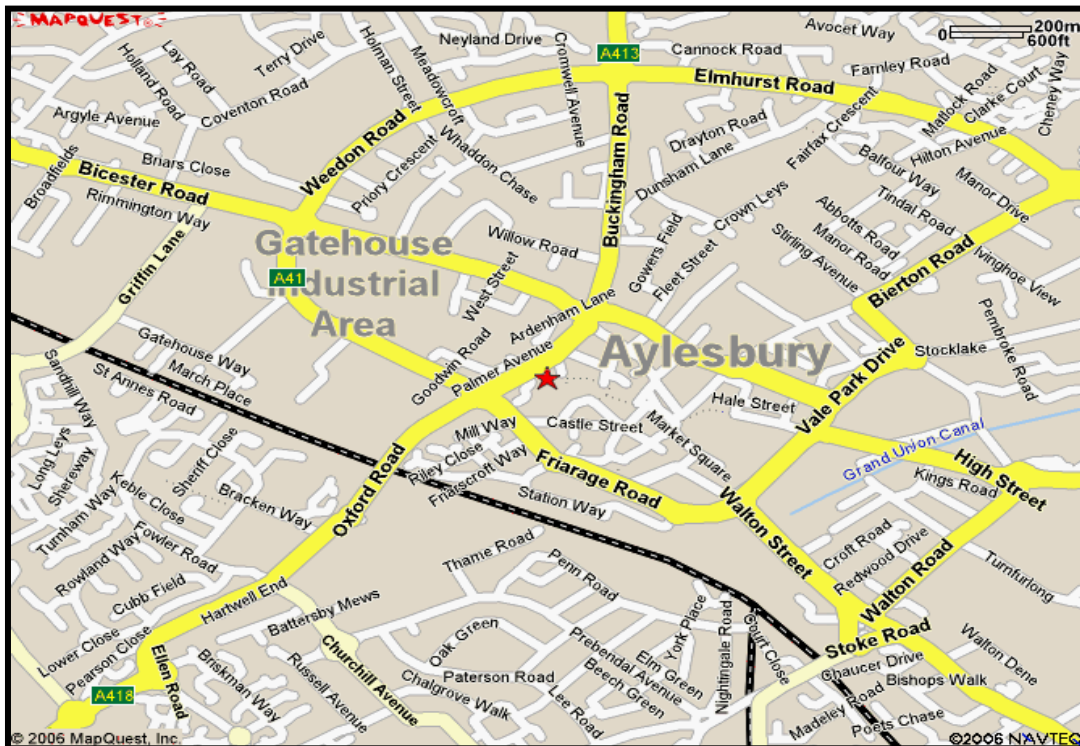

# Directions to MTP plc

15 Prebendal Court  
Oxford Road  
Aylesbury  
Bucks  
HP19 8EY  
UK

Tel: + 44 (0) 1296 423474  
Fax: + 44 (0) 1296 393879  
e-mail: [learn@mtpplc.com](mailto:learn@mtpplc.com)

## Car park

Take the car park barrier to the left (code available by calling MTP), and park on the left hand side under the trees. Walk up the stairs and our office (number 3) is straight ahead.

## From Oxford

Follow signs into Aylesbury, past the section of road with a bus lane, until you reach a roundabout. Go straight over onto the dual carriageway, up the hill, all the way around the roundabout and then half way down the other side. Pass a slip road, then turn left into Chadbone Close.

## From other directions

Once in Aylesbury, follow signs for the Ring Road and Oxford. You will come to a roundabout with A418 Oxford signed to the left or right. Turn away from Oxford, up the hill (dual carriageway), all the way around the roundabout and then half way down the other side. Pass a slip road, then turn left into Chadbone Close.